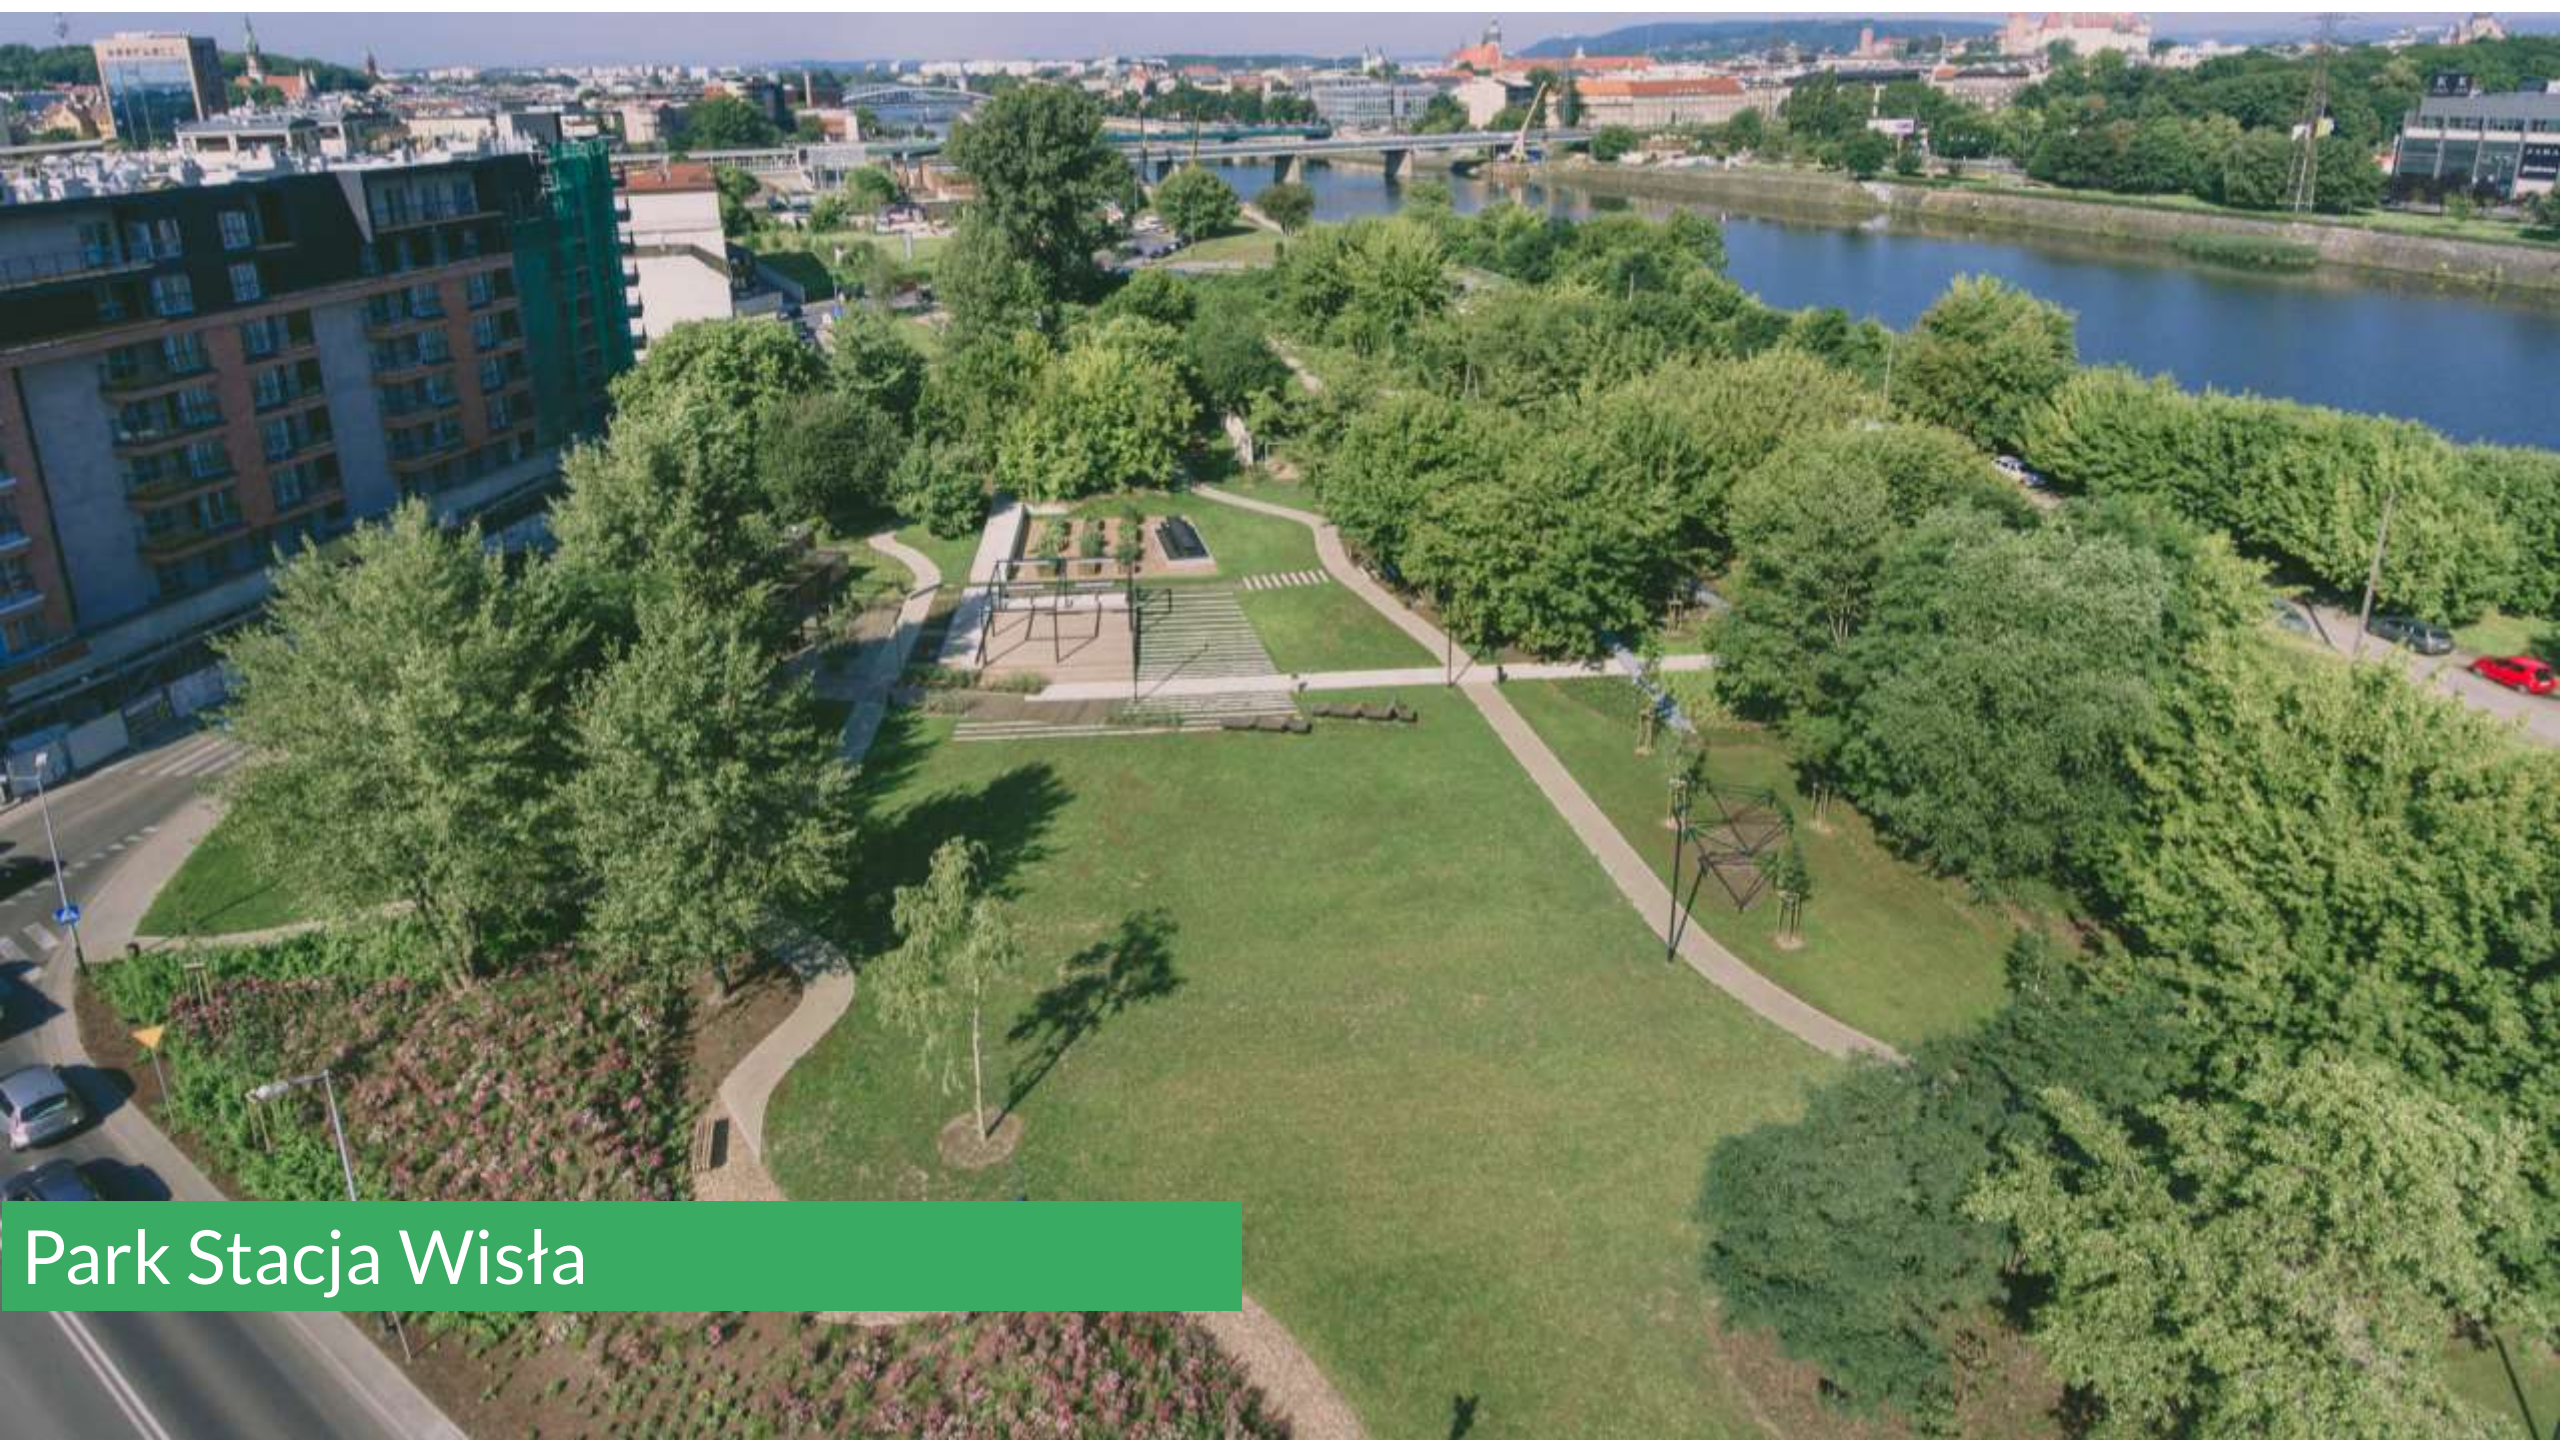

Zielone otoczenie Memoriału

Zielone otoczenie Memoriału

Zielone otoczenie Memoriału

Skwer Eliego - 0.83 ha

Skwer Eliego

A photograph of a park during autumn. The scene is filled with trees whose leaves are turning yellow and orange. In the center, a black hammock is strung between two wooden posts. To the right, another wooden post stands next to a black metal pole. The ground is covered in green grass and fallen yellow leaves. In the background, a modern building with large glass windows is visible. A white truck is parked on the right side. A paved path winds through the park. The sky is a clear, pale blue.

Skwer Eliego

Skwer Eliego

Skwer Eliego

<http://www.zielonyblok.pl>

zielony
blok

Park Stacja Wisła – ok. 1 ha

Park Stacja Wisła

Park Stacja Wiśla

A photograph of a modern urban park. In the foreground, there is a large, well-manicured green lawn. A paved walkway runs through the middle ground, where a person in a white shirt and dark pants is walking. To the right, there are several concrete benches arranged in a row. The park is lined with young trees that have light green and yellowing leaves. In the background, a street with cars and modern buildings is visible.